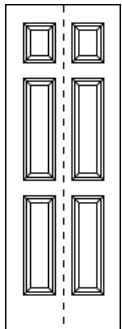

Moulded Bifolds

(770) 441-9811

(800) 835-8935

www.dykeatlanta.com

Bifold Door Layout

Up to 3⁰ is a two door bifold

4⁰ and larger is a four door bifold

Moulded Skin Choices

D Wood Bifolds

(770) 441-9811

(800) 835-8935

www.dykeatlanta.com

Bifold Door Layout

Up to 3⁰ is a two door bifold

4⁰ and larger is a four door bifold

Pine Louver Bifold Doors

2⁰, 2⁴, 2⁶, 2⁸, 3⁰, 4⁰, 5⁰, 6⁰

ND732 Full Louver

ND733 Half Louver

ND106 6 Panel

Knotty Alder Interior Bifold Doors

2⁰, 2⁶, 3⁰, 4⁰, 5⁰, 6⁰

Available plain or V-grooved in both arched and square top panels

Arch Top