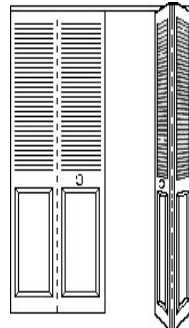

D Wood Bifolds

(770) 441-9811

(800) 835-8935

www.dykeatlanta.com

Bifold Door Layout

Up to 3⁰ is a two door bifold

4⁰ and larger is a four door bifold

Pine Louver Bifold Doors

2⁰, 2⁴, 2⁶, 2⁸, 3⁰, 4⁰, 5⁰, 6⁰

ND732 Full Louver

ND733 Half Louver

ND106 6 Panel

Knotty Alder Interior Bifold Doors

2⁰, 2⁶, 3⁰, 4⁰, 5⁰, 6⁰

Available plain or V-grooved in both arched and square top panels

Arch Top