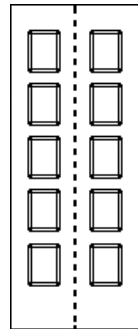

Smooth
Riverside

Stock Sizes	
2⁰, 2⁶, 2⁸, 3⁰, 4⁰, 5⁰, 6⁰	
Textured Colonist (plus 1⁶ and 2⁴)	
Smooth Colonist	
Textured Classique	
Smooth Cremona	
Smooth Roman	
Smooth Cheyenne	
Textured Coventry	
Smooth Coventry / Smooth Carrara	
Textured Clermont	
Textured Carmelle	
Smooth Riverside (3⁰, 4⁰, 5⁰, 6⁰, only)	
Lauan	
Birch