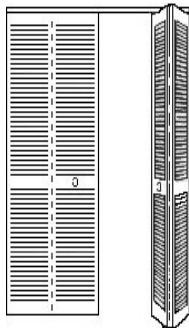

D Wood Bifolds

(770) 441-9811

(800) 835-8935

www.dykeatlanta.com

Bifold Door Layout

Up to 3⁰ is a two door bifold

4⁰ and larger is a four door bifold

Pine Louver Bifold Doors

2⁰, 2⁴, 2⁶, 2⁸, 3⁰, 4⁰, 5⁰, 6⁰

ND732 Full Louver

ND733 Half Louver

ND106 6 Panel

Knotty Alder Interior Bifold Doors

2⁰, 2⁶, 3⁰, 4⁰, 5⁰, 6⁰

Available plain or V-grooved in both arched and square top panels

Arch Top