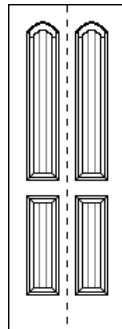

Smooth
Cheyenne