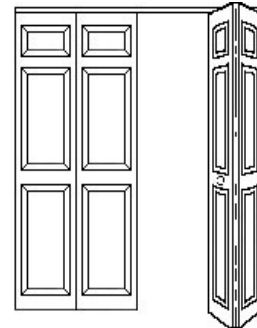

D Wood Bifolds

(770) 441-9811

(800) 835-8935

www.dykeatlanta.com

Bifold Door Layout

Up to 3⁰ is a two door bifold

4⁰ and larger is a four door bifold

Pine Louver Bifold Doors

2⁰, 2⁴, 2⁶, 2⁸, 3⁰, 4⁰, 5⁰, 6⁰

ND732 Full Louver

ND733 Half Louver

ND106 6 Panel

Knotty Alder Interior Bifold Doors

2⁰, 2⁶, 3⁰, 4⁰, 5⁰, 6⁰

Available plain or V-grooved in both arched and square top panels

Arch Top